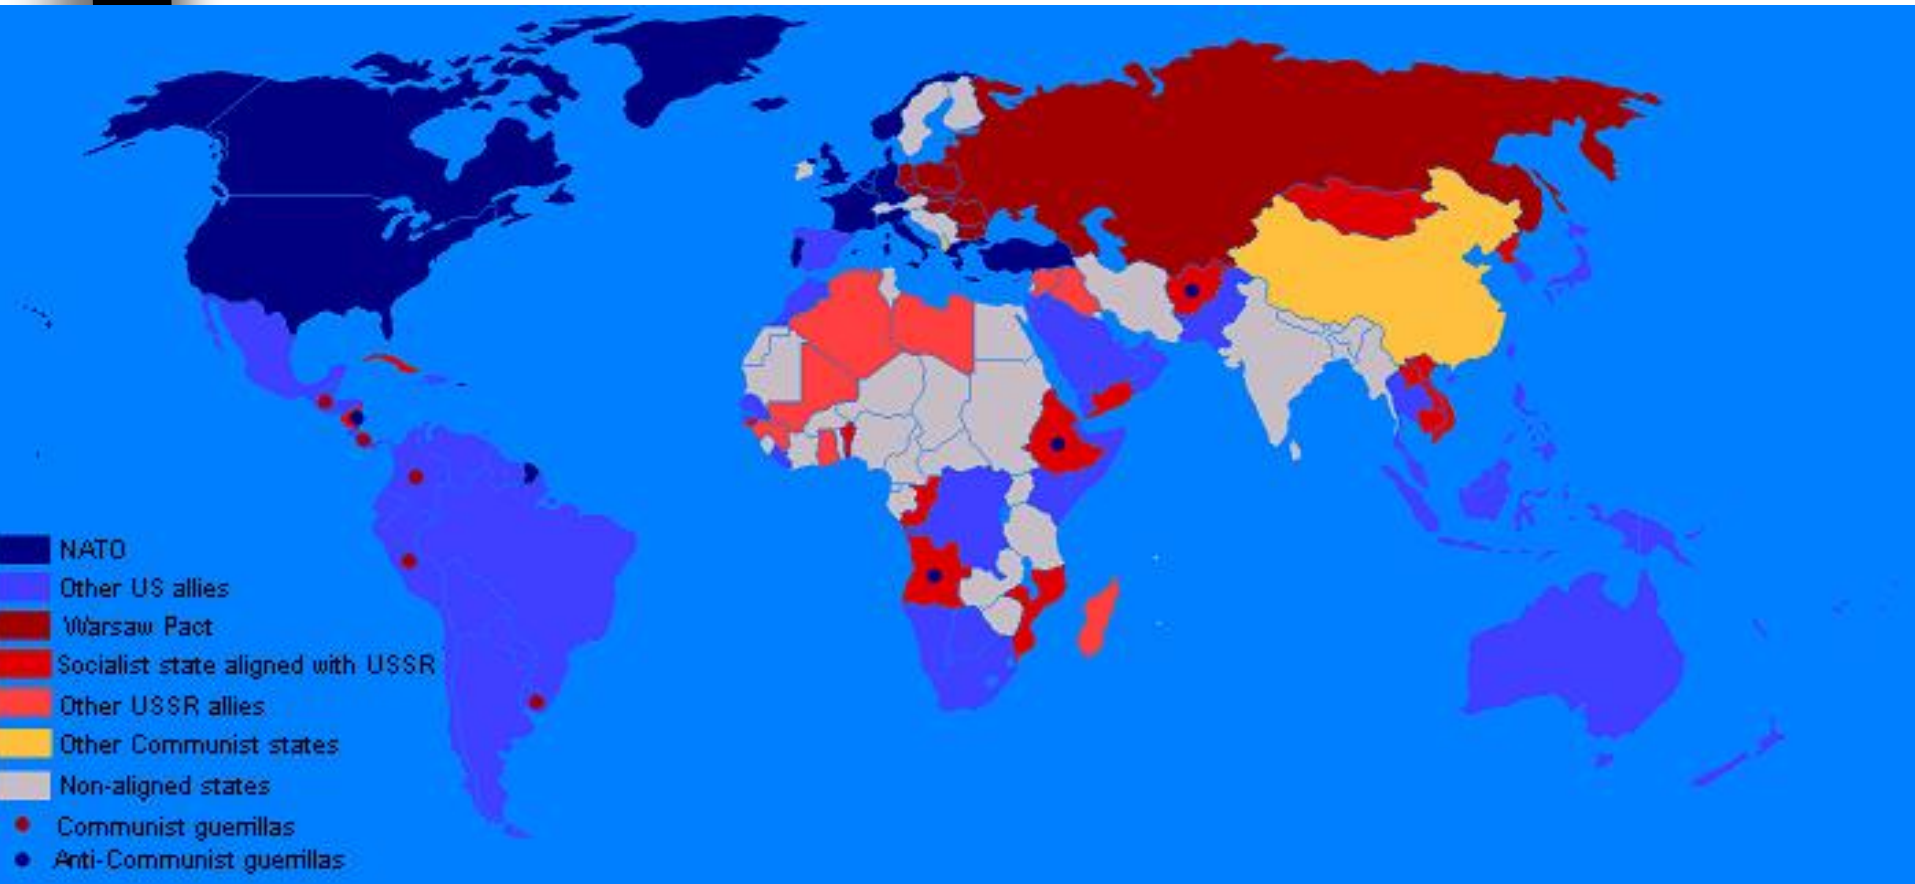

- Lack of individuality
- Lack of **choice**
- Equal treatment for all, even if you work harder than all the rest

Problems with Capitalism:

- There is a **growing gap** between the rich and the poor. The rich get richer and the people who work for them remain poor.

IF U.S. LAND WERE DIVIDED
LIKE U.S. WEALTH

So what is the best solution?

- Do you believe that Communism or Capitalism is a better economic system?
- “Yes” = Capitalism
- “No” = Communism
- Be sure to you specific reasons to support your answer.

23 OCTOBER 1962
MRBM LAUNCH SITE 1
SAN CRISTOBAL, CUBA
22-40N 83-18W

MISSILE ERECTOR

CABLE

MISSILE SHELTER TENT

FUEL TANK TRAILERS

2200 NM

ATLANTIC OCEAN

1020 NM